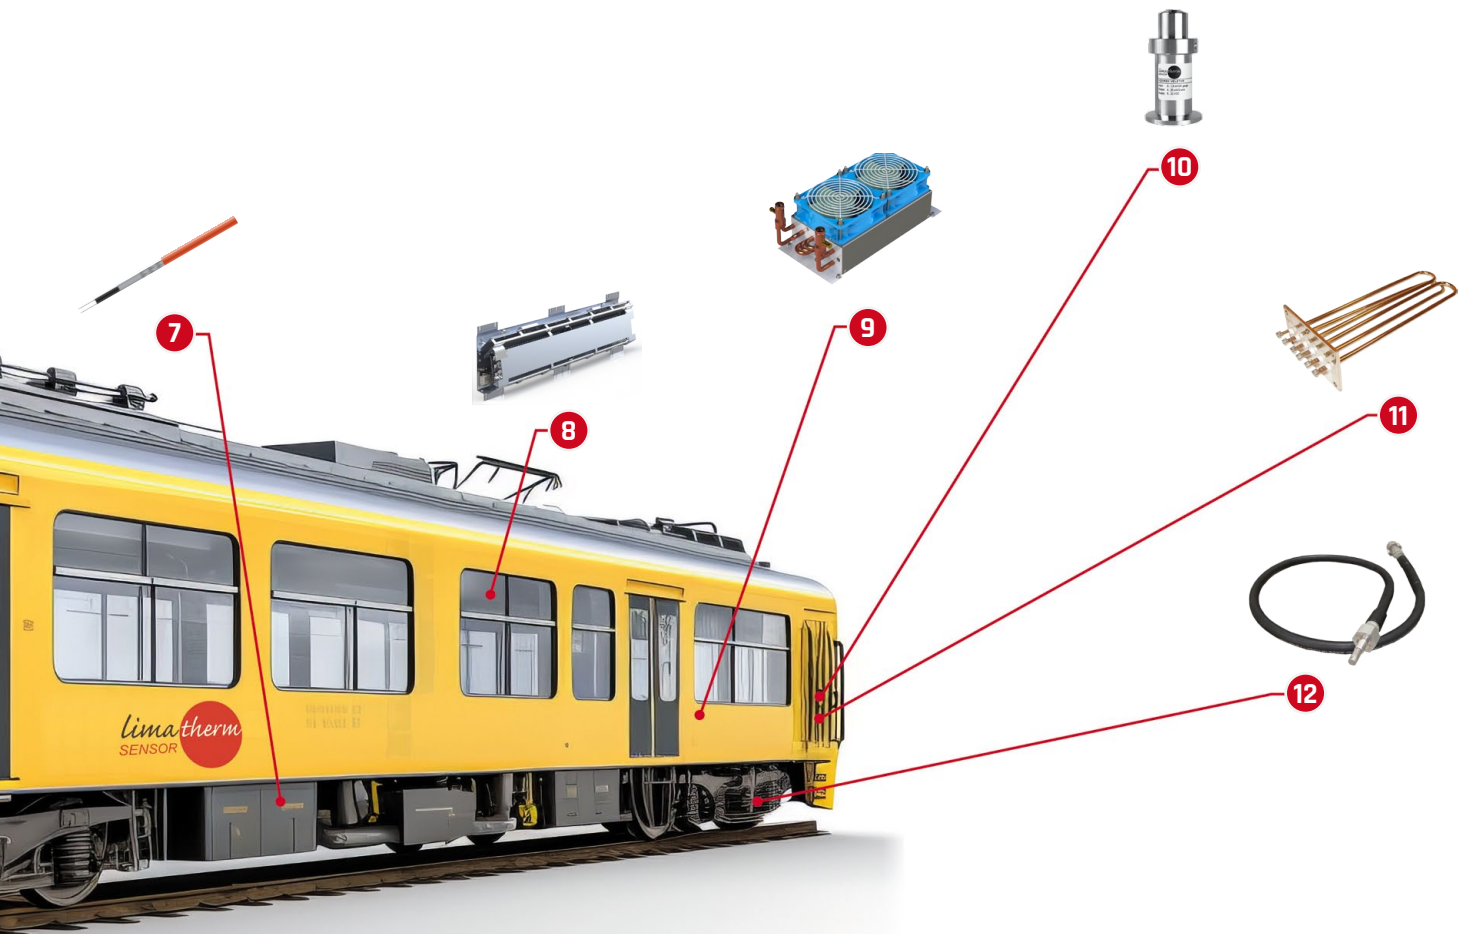

A yellow high-speed train is shown from a front-quarter perspective. The destination sign above the windshield displays 'LIMANOWA' in red. The 'limatherm SENSOR' logo is visible on the front of the train. The train is on tracks, and the background is white. A large red vertical bar is on the left side of the image, containing white text.

**3** pressure manometers

indication of parameters of braking systems and other

**4** driver's heaters

heating of the driver's cabin

**5** temperature sensors

temperature measurement in air conditioning systems

**6** sander heaters

sander heating, frost protection

Safe and efficient operation of railway systems.

**7** TTM heating tapes  
protection of mechanical systems against freezing

**8** compartment heaters  
under-seat, wall-mounted heating